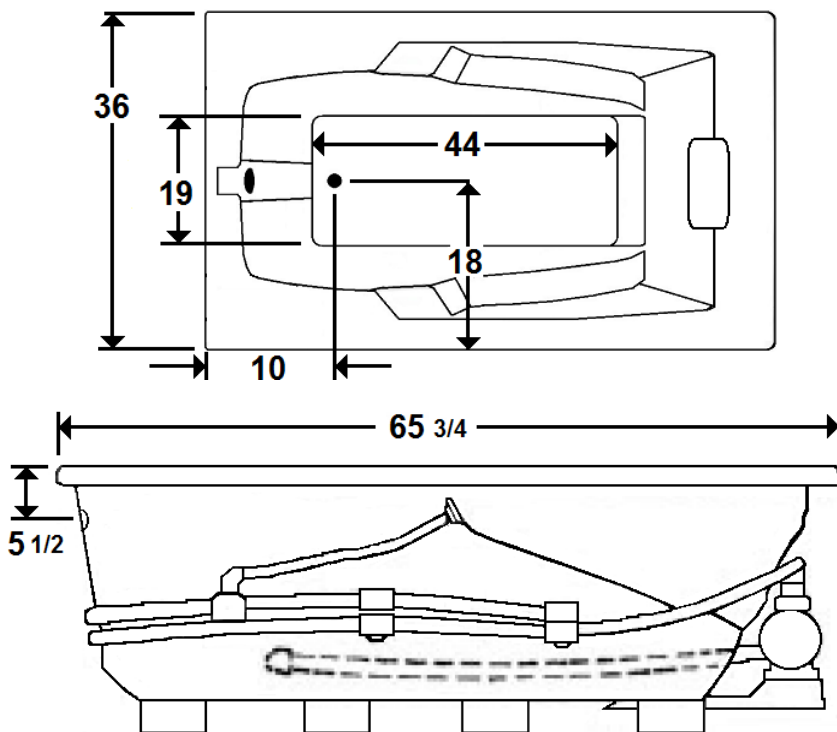

MERCER VII

66" x 36" Drop-In Acrylic Whirlpool

Model Number
3666MW064
Drop-In Whirlpool in White

Features

- Color-matched jet trim
- 10 adjustable hydrotherapy jets
- Pillow included
- Constructed of high-gloss durable acrylic
- 3-Speed control for the 13.5 Amp pump
- Inline heater available – LM300
- Mood light available – LM522
- Pre-leveled base for easy installation
- Can be installed as an undermount
- Made in the USA

All dimensions are +/- 1/2" and subject to change without notice
Confirm specifications before installation

Standard (S) Pump Location and
Alternate (A-1 & A-2) Pump locations.

Technical Information

- Cut-Out Dimensions: 63 3/4" x 33 5/8"
- Weight: 140 lbs.
- Water Depth to Overflow: 14"
- Water Operating Level: 64 gal.
- Water Capacity: 47 gal.
- Sump Dimension: 44" x 19"