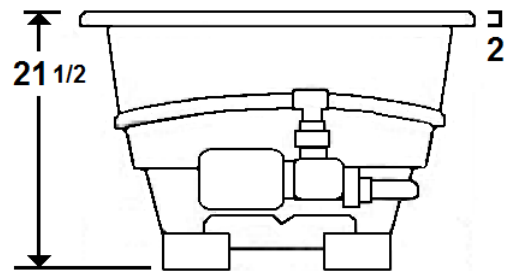

MERCER VII

66" x 36" Drop-In Acrylic Whirlpool

Model Number
3666MW064
Drop-In Whirlpool in White

Features

- Color-matched jet trim
- 10 adjustable hydrotherapy jets
- Pillow included
- Constructed of high-gloss durable acrylic
- 3-Speed control for the 13.5 Amp pump
- Inline heater available – LM300
- Mood light available – LM522
- Pre-leveled base for easy installation
- Can be installed as an undermount
- Made in the USA

All dimensions are +/- 1/2" and subject to change without notice
Confirm specifications before installation

Standard (S) Pump Location and
Alternate (A-1 & A-2) Pump locations.

Technical Information

- Cut-Out Dimensions: 63 3/4" x 33 5/8"
- Weight: 140 lbs.
- Water Depth to Overflow: 14"
- Water Operating Level: 64 gal.
- Water Capacity: 47 gal.
- Sump Dimension: 44" x 19"