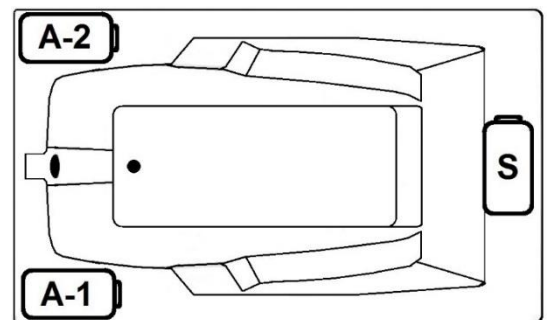

MERCER VII

66" x 36" Drop-In Acrylic Whirlpool

Model Number
3666MW064
Drop-In Whirlpool in White

Features

- Color-matched jet trim
- 10 adjustable hydrotherapy jets
- Pillow included
- Constructed of high-gloss durable acrylic
- 3-Speed control for the 13.5 Amp pump
- Inline heater available – LM300
- Mood light available – LM522
- Pre-leveled base for easy installation
- Can be installed as an undermount
- Made in the USA

All dimensions are +/- 1/2" and subject to change without notice
Confirm specifications before installation

Standard (S) Pump Location and
Alternate (A-1 & A-2) Pump locations.

Technical Information

- Cut-Out Dimensions: 63 3/4" x 33 5/8"
- Weight: 140 lbs.
- Water Depth to Overflow: 14"
- Water Operating Level: 64 gal.
- Water Capacity: 47 gal.
- Sump Dimension: 44" x 19"